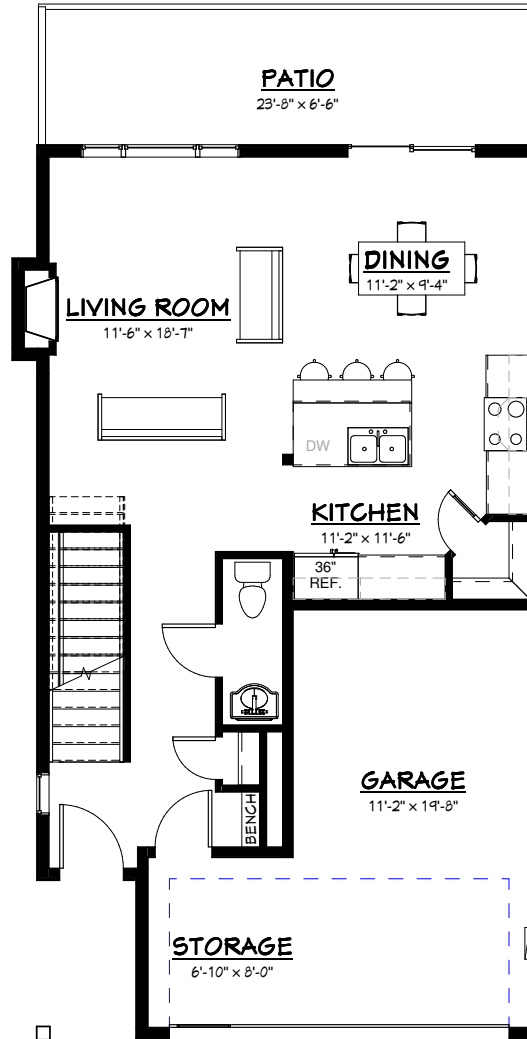

TOTAL: 2186 SQ. FT.

UNFINISHED AREA: 624 SQ. FT.
FINISHED AREA: 1562 SQ. FT.

BASEMENT 624 SQ. FT. UNFINISHED
INC. STAIRS

1st FLOOR 669 SQ. FT. FINISHED
INC. STAIRS

2nd FLOOR 893 SQ. FT. FINISHED
INC. STAIRS

TOTAL: 2152 SQ. FT.

UNFINISHED AREA: 618 SQ. FT.

FINISHED AREA: 1534 SQ. FT.

BASEMENT 618 SQ. FT. UNFINISHED
INC. STAIRS

1st FLOOR 662 SQ. FT. FINISHED
INC. STAIRS

2nd FLOOR 872 SQ. FT. FINISHED
NOT INC. STAIRS