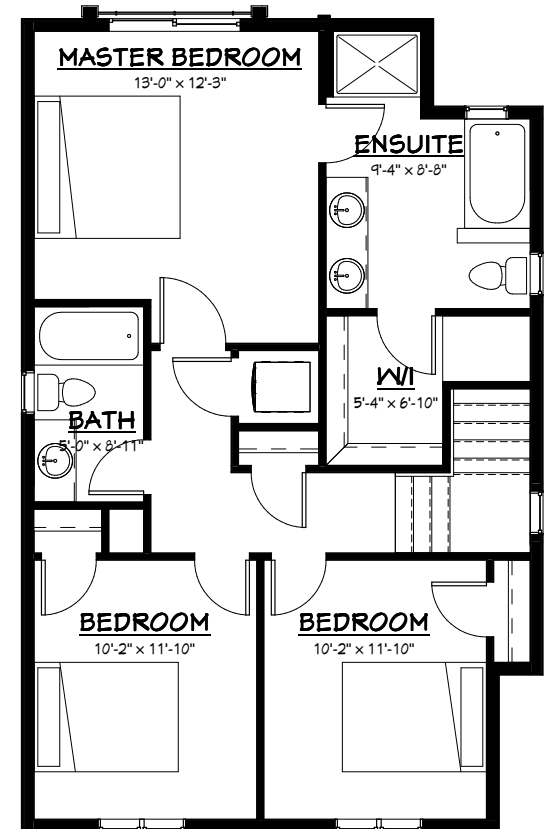

823 SQ. FT. FINISHED
INC. STAIRS

TOTAL: 1951 SQ. FT.

UNFINISHED AREA: 274 SQ. FT.

FINISHED AREA: 1677 SQ. FT.

1st FLOOR

42 SQ. FT. FINISHED
NOT INC. STAIRS
274 SQ. FT. FINISHED
NOT INC. STAIRS

2nd FLOOR

794 SQ. FT. FINISHED
INC. STAIRS