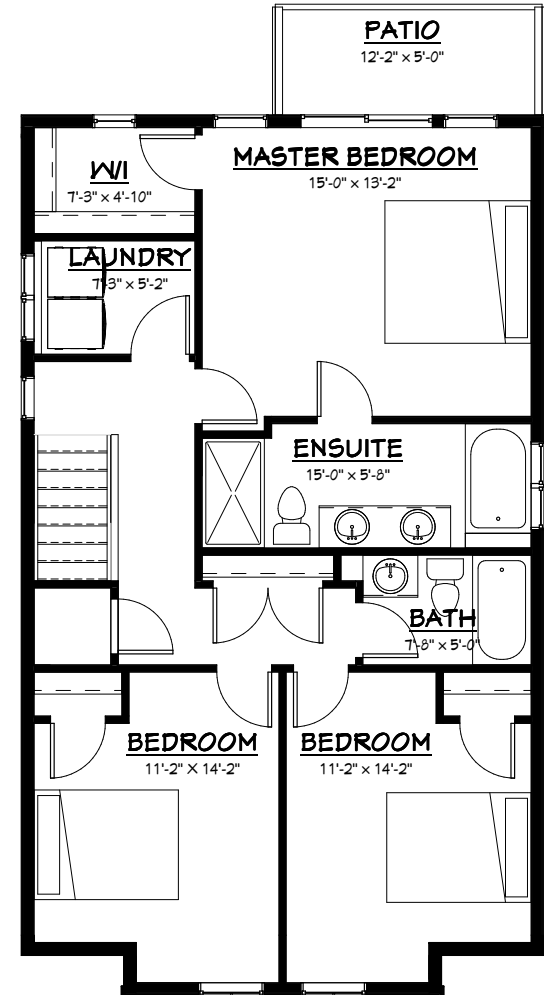

TOTAL: 2186 SQ. FT.

UNFINISHED AREA: 624 SQ. FT.
FINISHED AREA: 1562 SQ. FT.

BASEMENT 624 SQ. FT. UNFINISHED
INC. STAIRS

1st FLOOR 669 SQ. FT. FINISHED
INC. STAIRS

2nd FLOOR 893 SQ. FT. FINISHED
INC. STAIRS

TOTAL: 2152 SQ. FT.

UNFINISHED AREA: 618 SQ. FT.

FINISHED AREA: 1534 SQ. FT.

BASEMENT 618 SQ. FT. UNFINISHED
INC. STAIRS

1st FLOOR 662 SQ. FT. FINISHED
INC. STAIRS

2nd FLOOR 872 SQ. FT. FINISHED
NOT INC. STAIRS