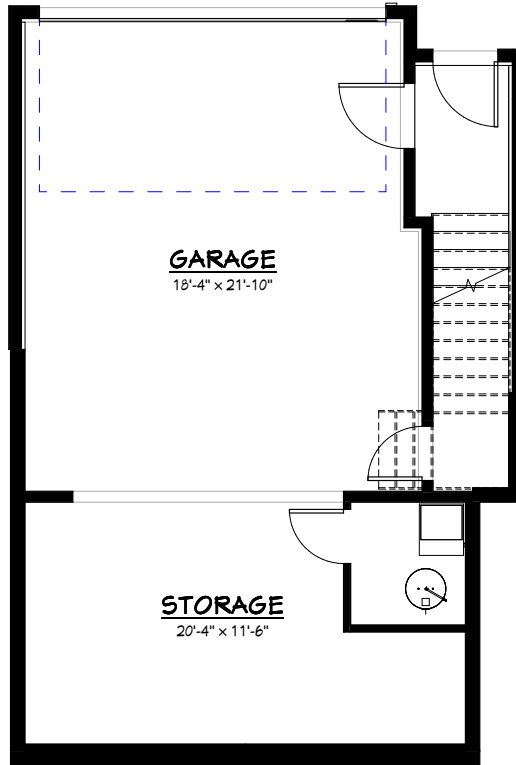

TOTAL: 2164 SQ. FT.

UNFINISHED AREA: 633 SQ. FT.
FINISHED AREA: 1531 SQ. FT.

BASEMENT 633 SQ. FT. UNFINISHED
INC. STAIRS

1st FLOOR 662 SQ. FT. FINISHED
INC. STAIRS

2nd FLOOR 869 SQ. FT. FINISHED
NOT INC. STAIRS

TOTAL: 1933 SQ. FT.

UNFINISHED AREA: 274 SQ. FT.
FINISHED AREA: 1659 SQ. FT.

1st FLOOR

42 SQ. FT. FINISHED
NOT INC. STAIRS
274 SQ. FT. UNFINISHED
BEHIND GARAGE

2nd FLOOR

794 SQ. FT. FINISHED
INC. STAIRS

3rd FLOOR