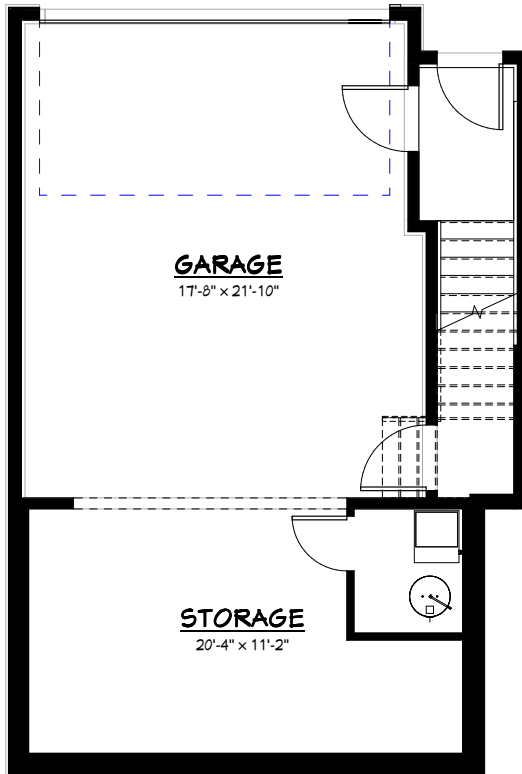

TOTAL: 1933 SQ. FT.

UNFINISHED AREA: 274 SQ. FT.
FINISHED AREA: 1659 SQ. FT.

1st FLOOR

42 SQ. FT. FINISHED
NOT INC. STAIRS
274 SQ. FT. UNFINISHED
BEHIND GARAGE

2nd FLOOR

794 SQ. FT. FINISHED
INC. STAIRS

3rd FLOOR

823 SQ. FT. FINISHED
INC. STAIRS

TOTAL: 1951 SQ. FT.

UNFINISHED AREA: 274 SQ. FT.

FINISHED AREA: 1677 SQ. FT.

1st FLOOR

42 SQ. FT. FINISHED
NOT INC. STAIRS
274 SQ. FT. FINISHED
NOT INC. STAIRS

2nd FLOOR

794 SQ. FT. FINISHED
INC. STAIRS