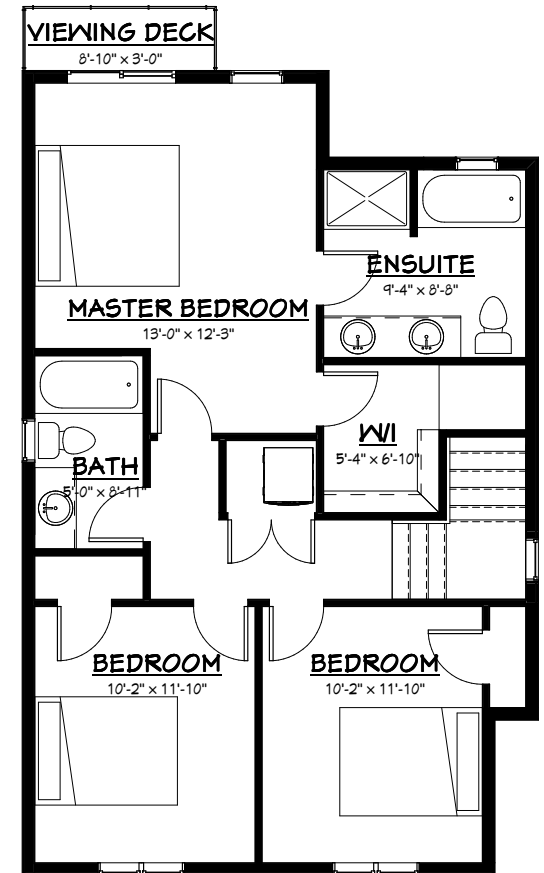

TOTAL: 1933 SQ. FT.

UNFINISHED AREA: 274 SQ. FT.
FINISHED AREA: 1659 SQ. FT.

1st FLOOR

42 SQ. FT. FINISHED
NOT INC. STAIRS
274 SQ. FT. UNFINISHED
BEHIND GARAGE

2nd FLOOR

794 SQ. FT. FINISHED
INC. STAIRS

3rd FLOOR