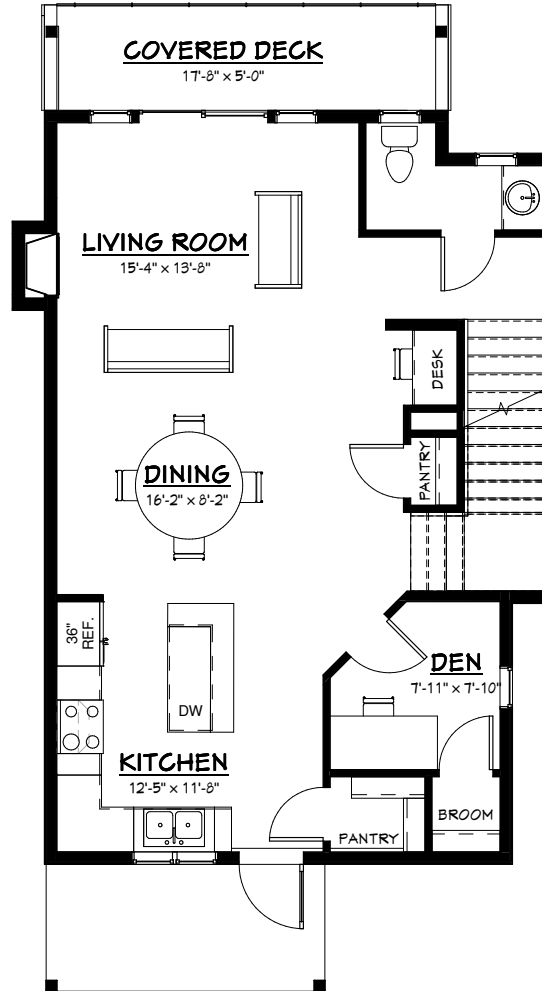

TOTAL: 2186 SQ. FT.

UNFINISHED AREA: 624 SQ. FT.
FINISHED AREA: 1562 SQ. FT.

BASEMENT 624 SQ. FT. UNFINISHED
INC. STAIRS

1st FLOOR 669 SQ. FT. FINISHED
INC. STAIRS

2nd FLOOR 893 SQ. FT. FINISHED
INC. STAIRS

2nd FLOOR

794 SQ. FT. FINISHED
 INC. STAIRS

3rd FLOOR

832 SQ. FT. FINISHED
 INC. STAIRS

TOTAL: 1942 SQ. FT.

UNFINISHED AREA: 274 SQ. FT.
FINISHED AREA: 1668 SQ. FT.

1st FLOOR

42 SQ. FT. FINISHED
NOT INC. STAIRS
274 SQ. FT. UNFINISHED
BEHIND GARAGE