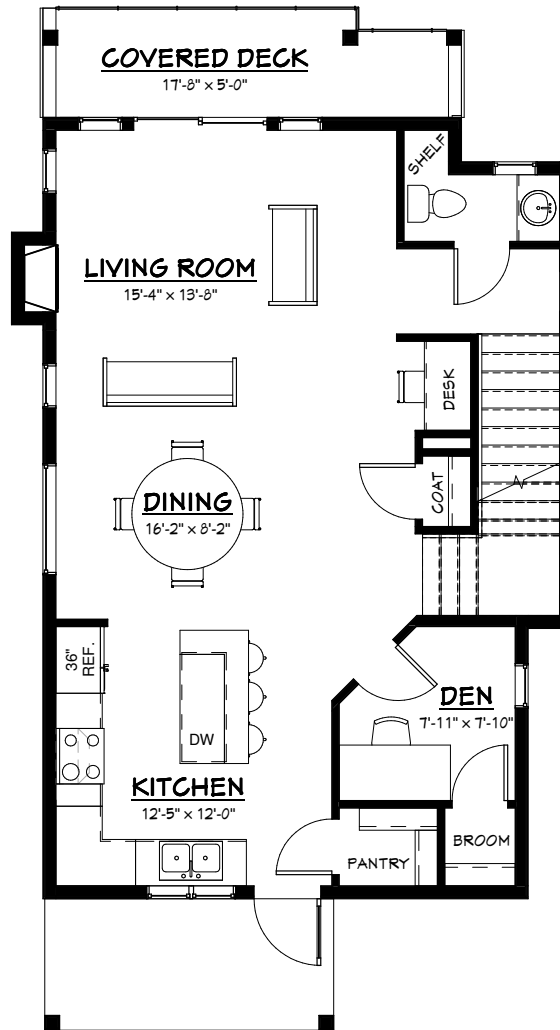

3rd FLOOR

841 SQ. FT. FINISHED
INC. STAIRS

TOTAL: 1942 SQ. FT.
 UNFINISHED AREA: 1668 SQ. FT.
 FINISHED AREA: 274 SQ. FT.

1st FLOOR

42 SQ. FT. FINISHED
 NOT INC. STAIRS
 274 SQ. FT. UNFINISHED
 BEHIND GARAGE