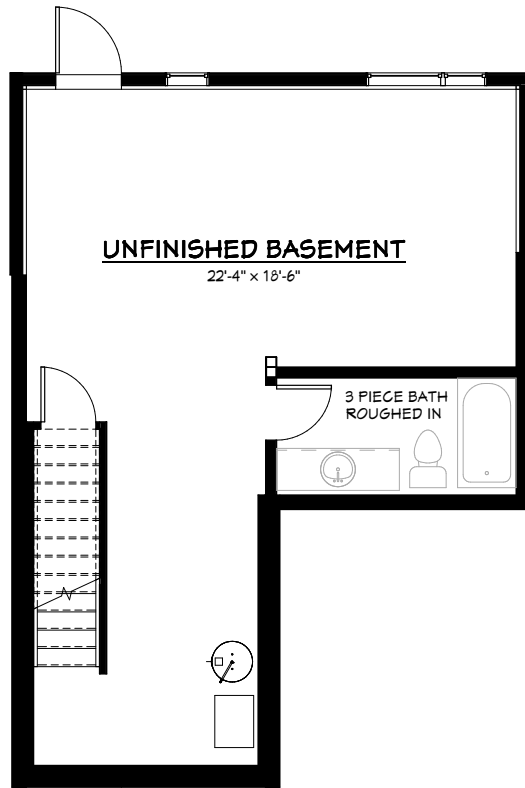

TOTAL: 2186 SQ. FT.

UNFINISHED AREA: 624 SQ. FT.
FINISHED AREA: 1562 SQ. FT.

BASEMENT 624 SQ. FT. UNFINISHED
INC. STAIRS

1st FLOOR 669 SQ. FT. FINISHED
INC. STAIRS

2nd FLOOR 893 SQ. FT. FINISHED
INC. STAIRS

TOTAL: 2152 SQ. FT.

UNFINISHED AREA: 618 SQ. FT.

FINISHED AREA: 1534 SQ. FT.

BASEMENT 618 SQ. FT. UNFINISHED
INC. STAIRS

1st FLOOR 662 SQ. FT. FINISHED
INC. STAIRS

2nd FLOOR 872 SQ. FT. FINISHED
NOT INC. STAIRS