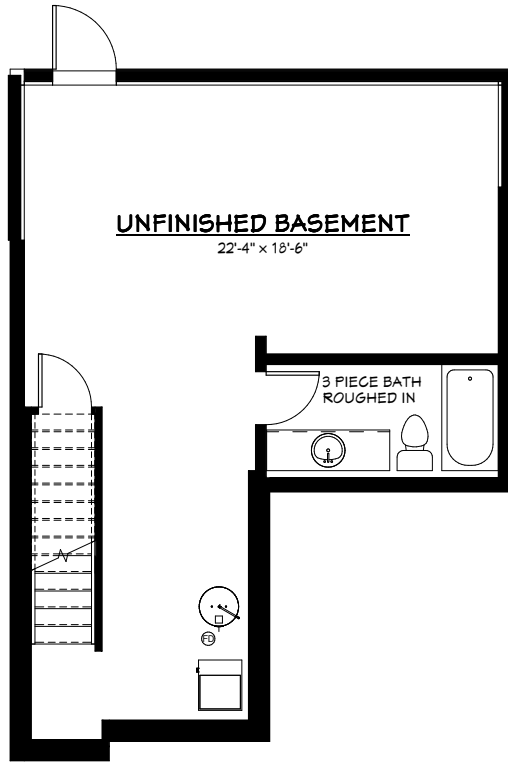

TOTAL: 2186 SQ. FT.

UNFINISHED AREA: 624 SQ. FT.
FINISHED AREA: 1562 SQ. FT.

BASEMENT 624 SQ. FT. UNFINISHED
INC. STAIRS

1st FLOOR 669 SQ. FT. FINISHED
INC. STAIRS

2nd FLOOR 893 SQ. FT. FINISHED
INC. STAIRS

TOTAL: 2152 SQ. FT.

UNFINISHED AREA: 618 SQ. FT.

FINISHED AREA: 1534 SQ. FT.

BASEMENT 618 SQ. FT. UNFINISHED
INC. STAIRS

1st FLOOR 662 SQ. FT. FINISHED
INC. STAIRS

2nd FLOOR 872 SQ. FT. FINISHED
NOT INC. STAIRS