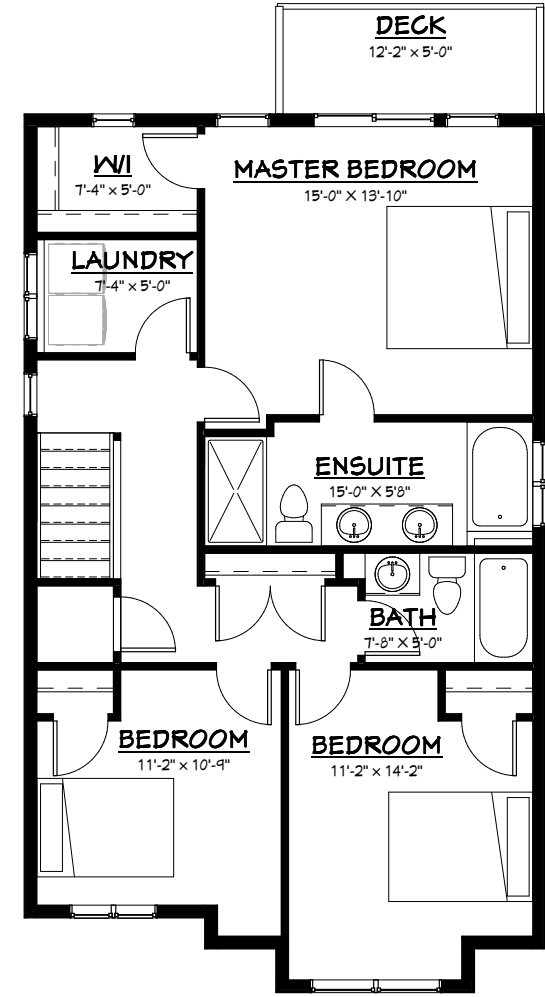

TOTAL: 2164 SQ. FT.

UNFINISHED AREA: 633 SQ. FT.
FINISHED AREA: 1531 SQ. FT.

BASEMENT 633 SQ. FT. UNFINISHED
INC. STAIRS

1st FLOOR 662 SQ. FT. FINISHED
INC. STAIRS

2nd FLOOR 869 SQ. FT. FINISHED
NOT INC. STAIRS