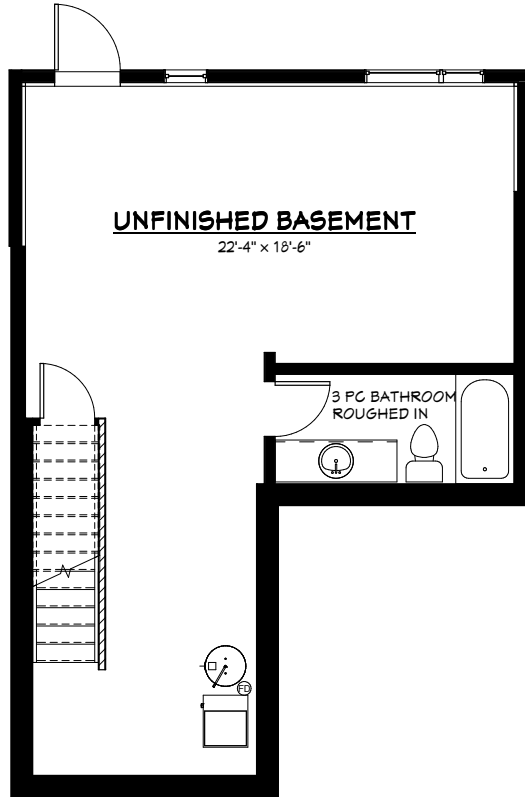

TOTAL: 2164 SQ. FT.

UNFINISHED AREA: 633 SQ. FT.
FINISHED AREA: 1531 SQ. FT.

BASEMENT 633 SQ. FT. UNFINISHED
INC. STAIRS