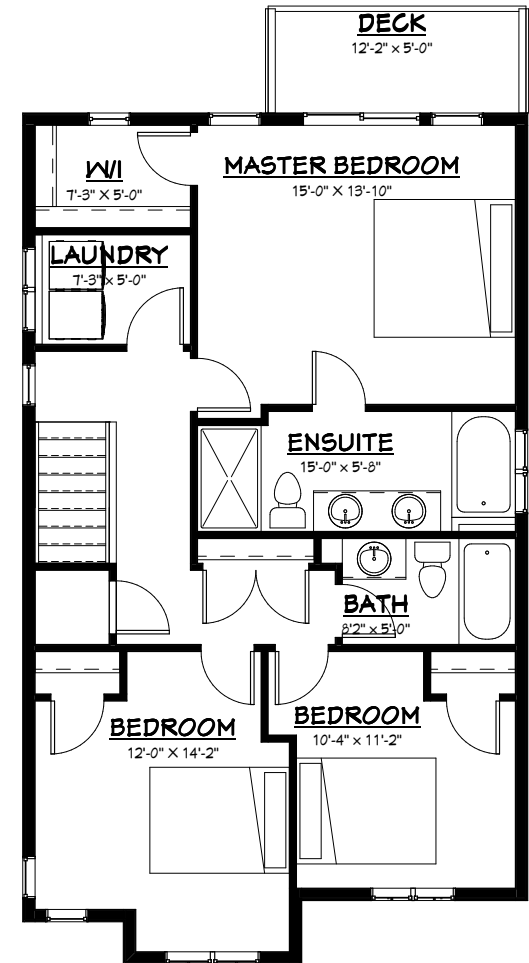

TOTAL: 2154 SQ. FT.

UNFINISHED AREA: 624 SQ. FT.
FINISHED AREA: 1530 SQ. FT.

BASEMENT 624 SQ. FT. UNFINISHED
INC. STAIRS

1st FLOOR 662 SQ. FT. FINISHED
INC. STAIRS

2nd FLOOR 868 SQ. FT. FINISHED
NOT INC. STAIRS