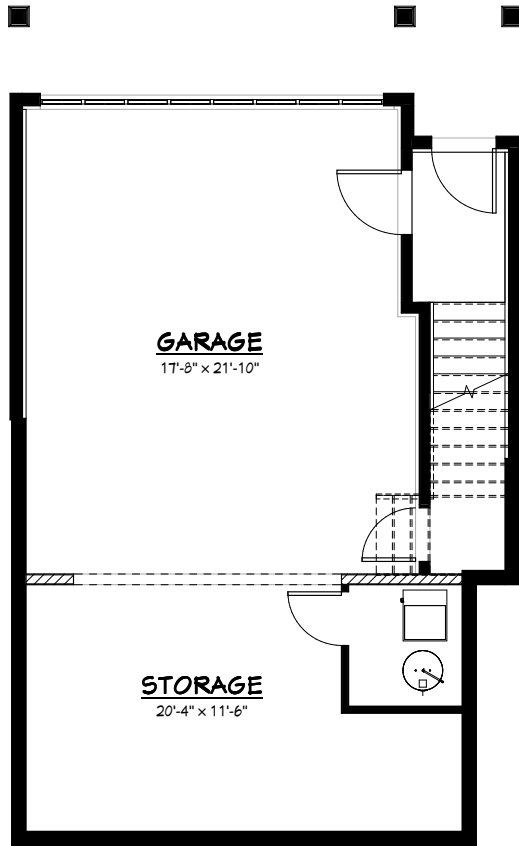

2nd FLOOR

794 SQ. FT. FINISHED
 INC. STAIRS

3rd FLOOR

832 SQ. FT. FINISHED
 INC. STAIRS

TOTAL: 1942 SQ. FT.

UNFINISHED AREA: 274 SQ. FT.
FINISHED AREA: 1668 SQ. FT.

1st FLOOR

42 SQ. FT. FINISHED
NOT INC. STAIRS
274 SQ. FT. UNFINISHED
BEHIND GARAGE