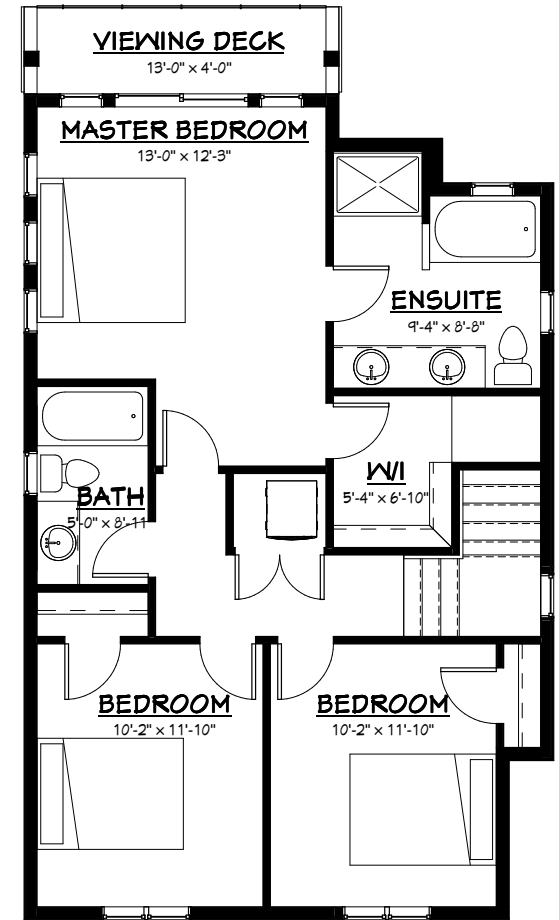

3rd FLOOR

832 SQ. FT. FINISHED
INC. STAIRS