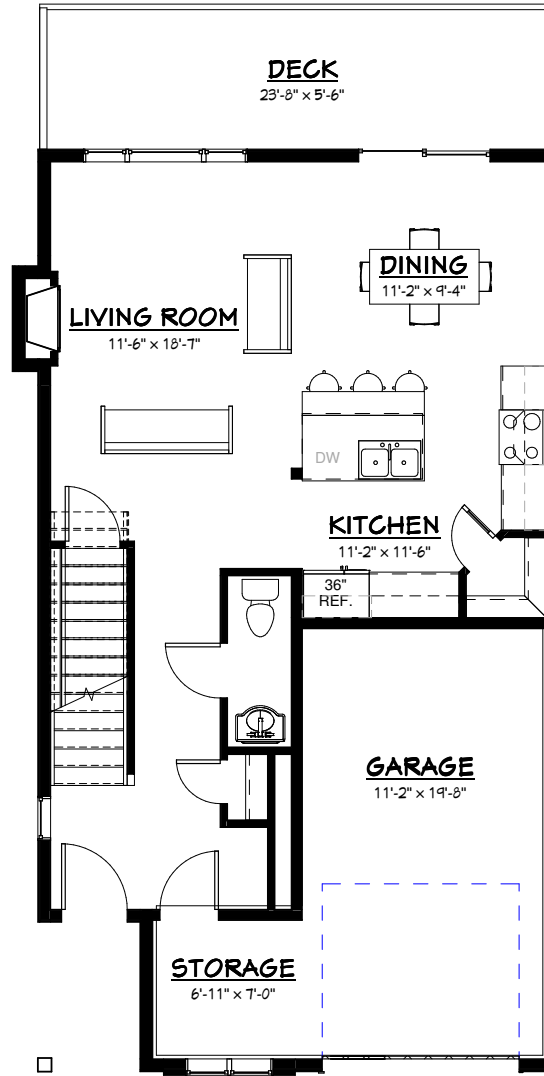

TOTAL: 2154 SQ. FT.

UNFINISHED AREA: 624 SQ. FT.
FINISHED AREA: 1530 SQ. FT.

BASEMENT 624 SQ. FT. UNFINISHED
INC. STAIRS

1st FLOOR 662 SQ. FT. FINISHED
INC. STAIRS

2nd FLOOR 868 SQ. FT. FINISHED
NOT INC. STAIRS

TOTAL: 2164 SQ. FT.

UNFINISHED AREA: 633 SQ. FT.
FINISHED AREA: 1531 SQ. FT.

BASEMENT 633 SQ. FT. UNFINISHED
INC. STAIRS

1st FLOOR 662 SQ. FT. FINISHED
INC. STAIRS

2nd FLOOR 869 SQ. FT. FINISHED
NOT INC. STAIRS