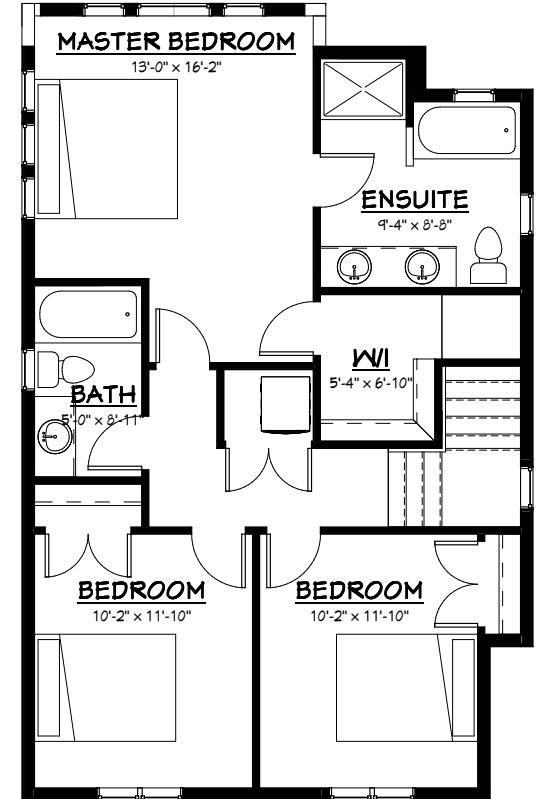

3rd FLOOR

832 SQ. FT. FINISHED
INC. STAIRS