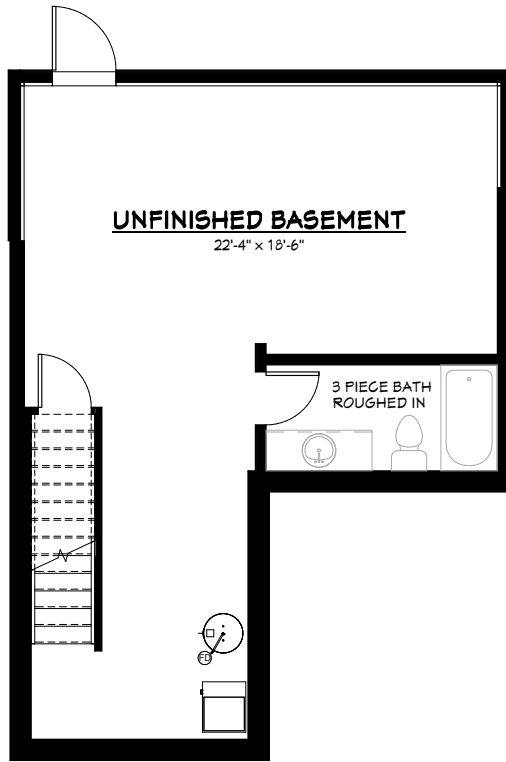

TOTAL: 2154 SQ. FT.

UNFINISHED AREA: 624 SQ. FT.
FINISHED AREA: 1530 SQ. FT.

BASEMENT 624 SQ. FT. UNFINISHED
INC. STAIRS